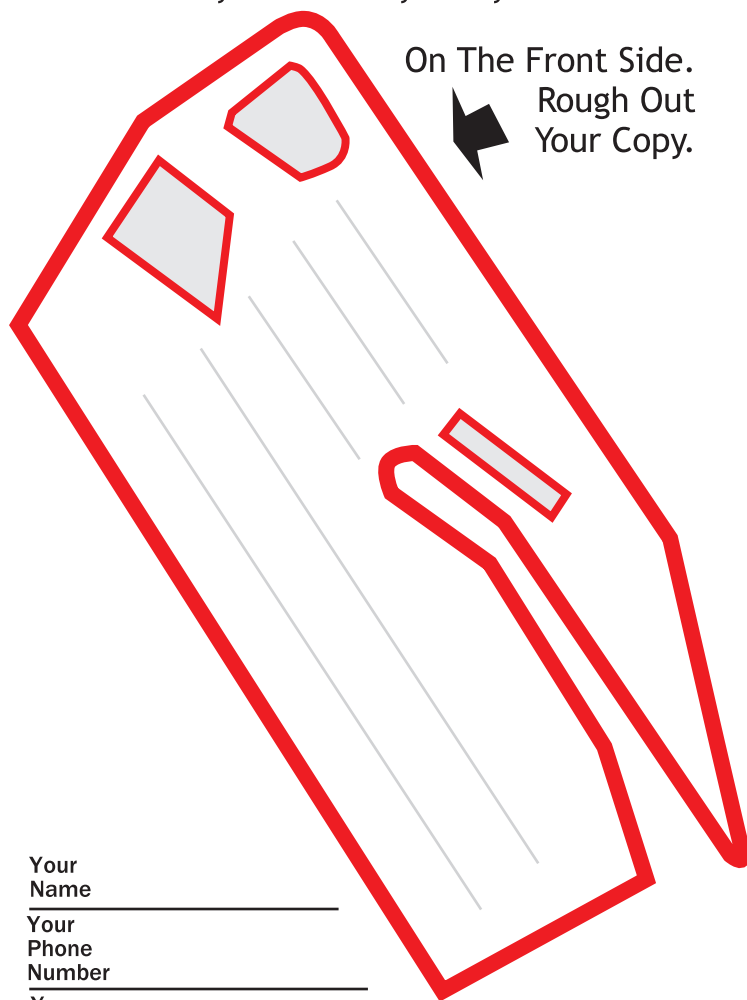

Your Name _____
Your Phone Number _____
Your FAX Number _____
E-Mail Address _____
Company Name _____

ORDER DETAIL:

Imprint Color _____
Quantity _____ Due Date _____

SHIP TO:

_____
_____