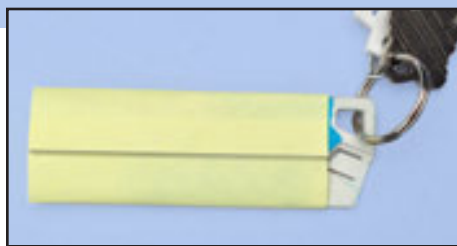

# RECALL *finally* NOTES

**Write Notes to yourself, two ways. Using the blue panel, "If Lost" and any "trigger" notes. Using "Post It Notes" for lengthily words.**

An Ad Specialty for those new Oldsters. We have built into an Letter Opener Two "Write It Down" areas to write those hard to remember names, numbers, anything to trigger ones mind. On the Letter Opener a special panel which accepts a ball pen (and it's erasable, to write again) to record your message. The other spot using "Post It Note". Wrap it around the letter opener. The adhesive stripe keeps it snugly in place. Great for grocery lists, letters, notes... always at had...on your key chain.

ACTUAL SIZE

Write \_\_\_\_\_  
in this area using any ball point pen  
it's erasable again & again

"Write It Down" on a remarkable surface.  
It's erasable with any pencil eraser.  
Parking place to a personal note  
because it's on your key chain.

This is a "Post-It Note" wrapped around the Letter Opener. (the adhesive strip goes lengthwise on the Letter Opener)

The letter opener has razor sharp blade is SAFELY nested. Safety is a design challenge for any blade tool. Color: White Only. Dimensions: 1"x 3" X 5/32. Weight: 1/3 ounce.